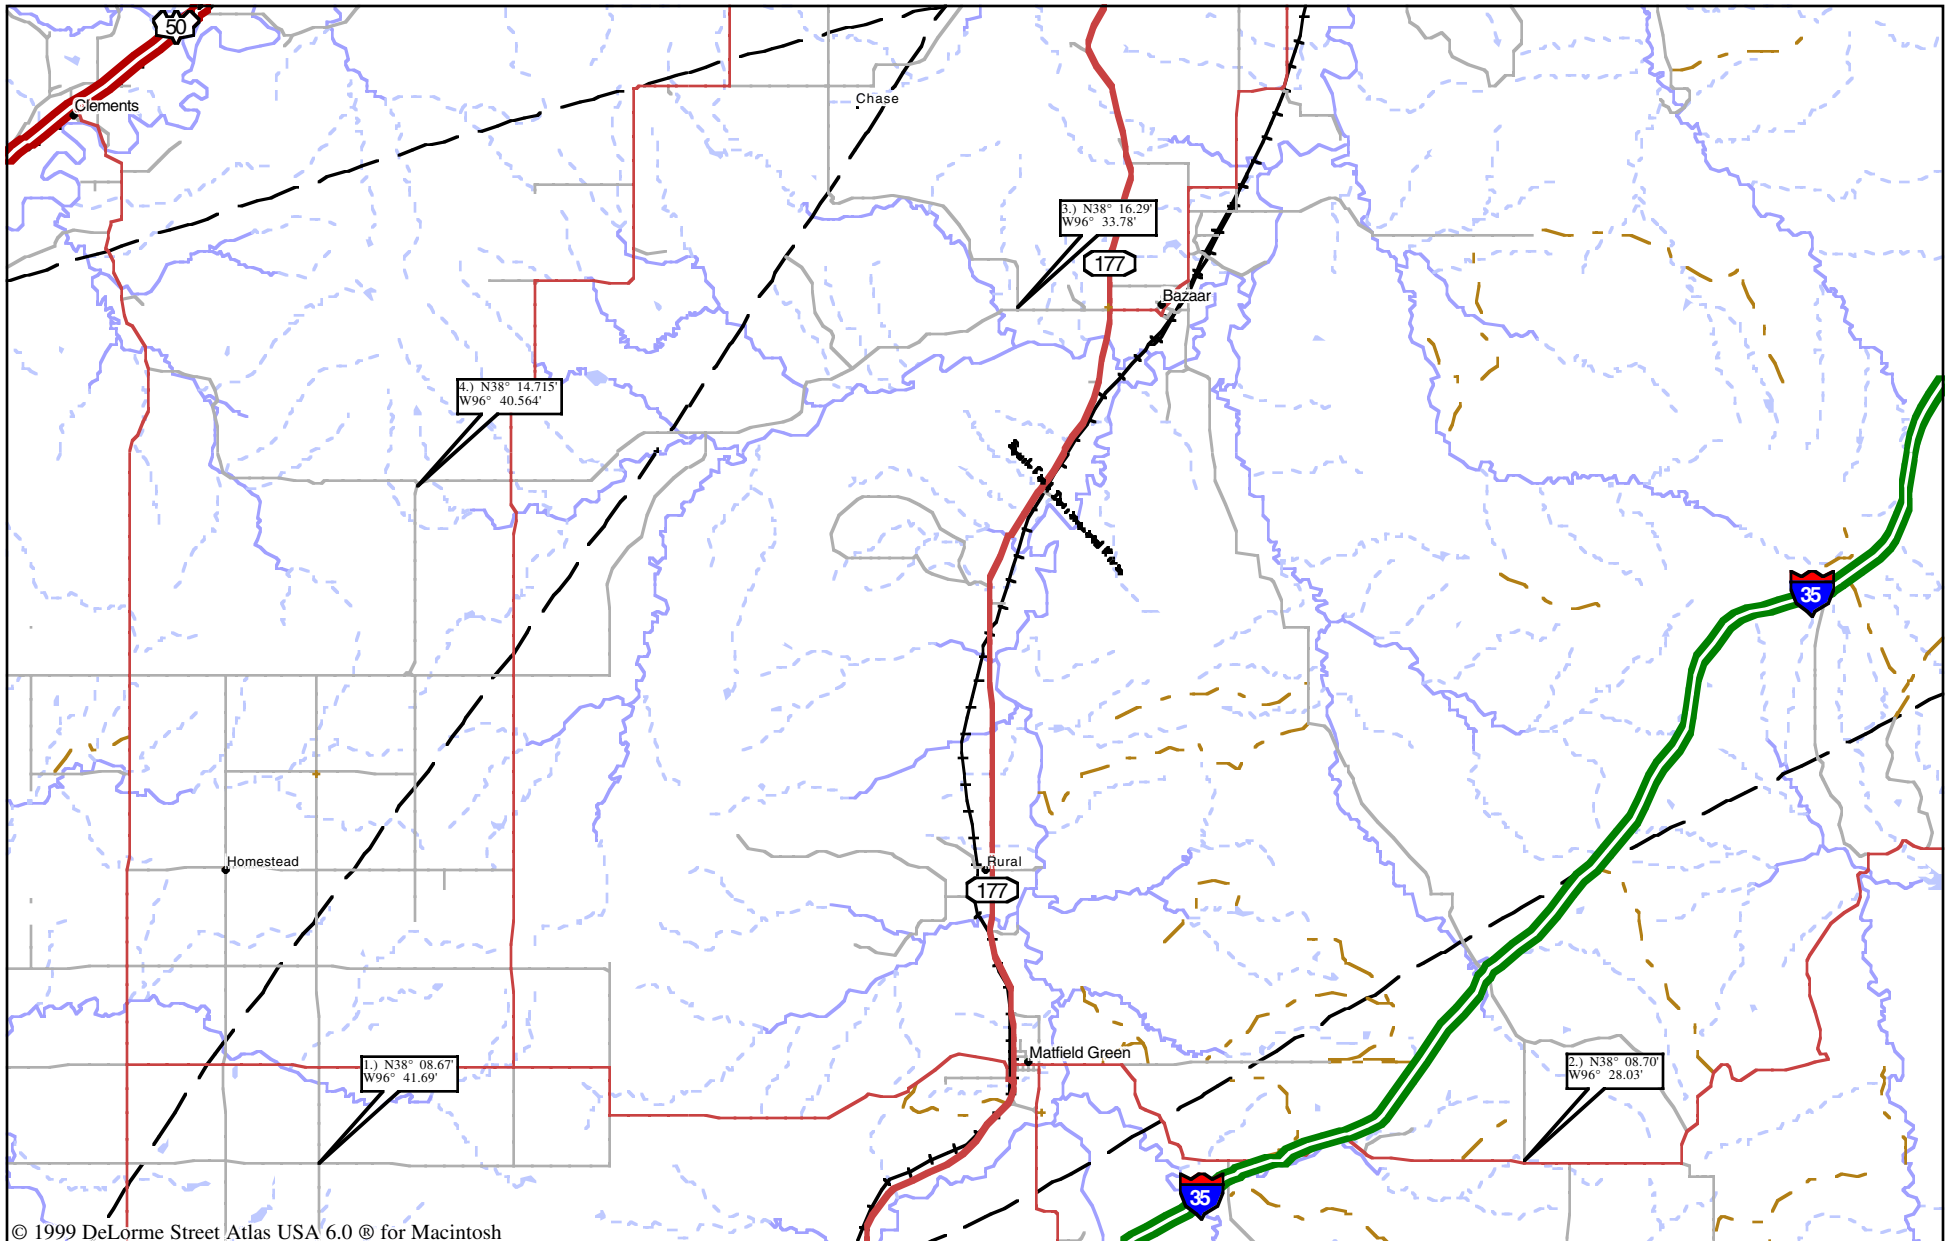

Mag 12.00  
Sat Aug 02 14:52 2008

Scale 1:125,000 (at center)

2 Miles

2 KM

Local Road  
Major Connector

State Route  
Trail

Mag 12.00  
Sat Aug 02 14:52 2008

Scale 1:125,000 (at center)

2 Miles

2 KM

Local Road  
Major Connector

State Route  
Trail

Mag 12.00  
Sat Aug 02 14:53 2008

Scale 1:125,000 (at center)

2 Miles

2 KM

Local Road  
Major Connector

State Route  
Trail

Mag 12.00  
Sat Aug 02 14:53 2008

Scale 1:125,000 (at center)

2 Miles

2 KM

Local Road  
Major Connector

State Route  
Trail

Mag 12.00  
Sat Aug 02 14:54 2008

Scale 1:125,000 (at center)

2 Miles

2 KM

Local Road  
Major Connector

State Route  
Trail