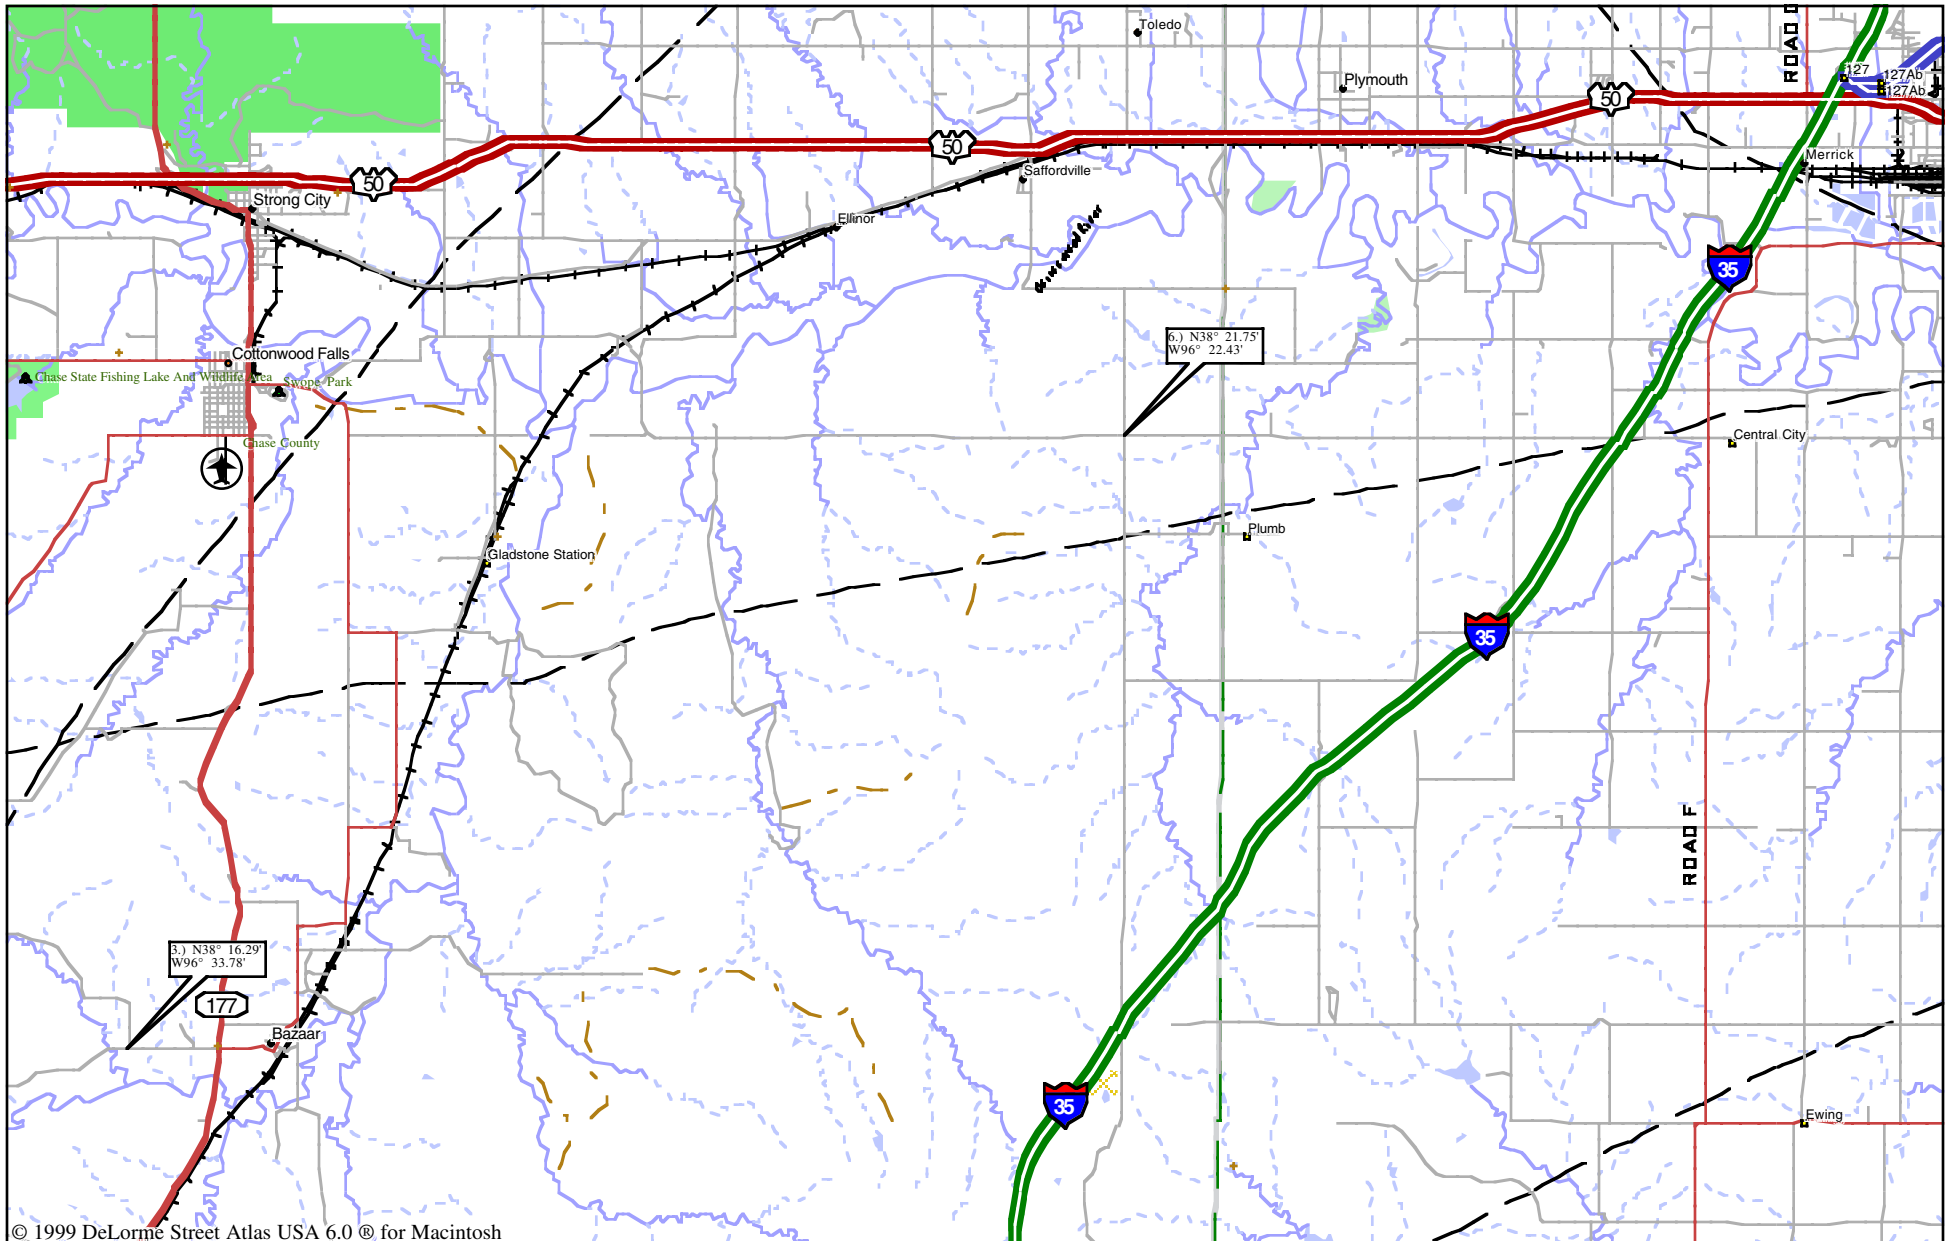

Local Road  
Major Connector

State Route  
Trail

Mag 12.00  
Sat Aug 02 14:53 2008

Scale 1:125,000 (at center)

2 Miles

2 KM

Local Road  
Major Connector

State Route  
Trail

Mag 12.00  
Sat Aug 02 14:54 2008

Scale 1:125,000 (at center)

2 Miles

2 KM

Local Road  
Major Connector

State Route  
Trail