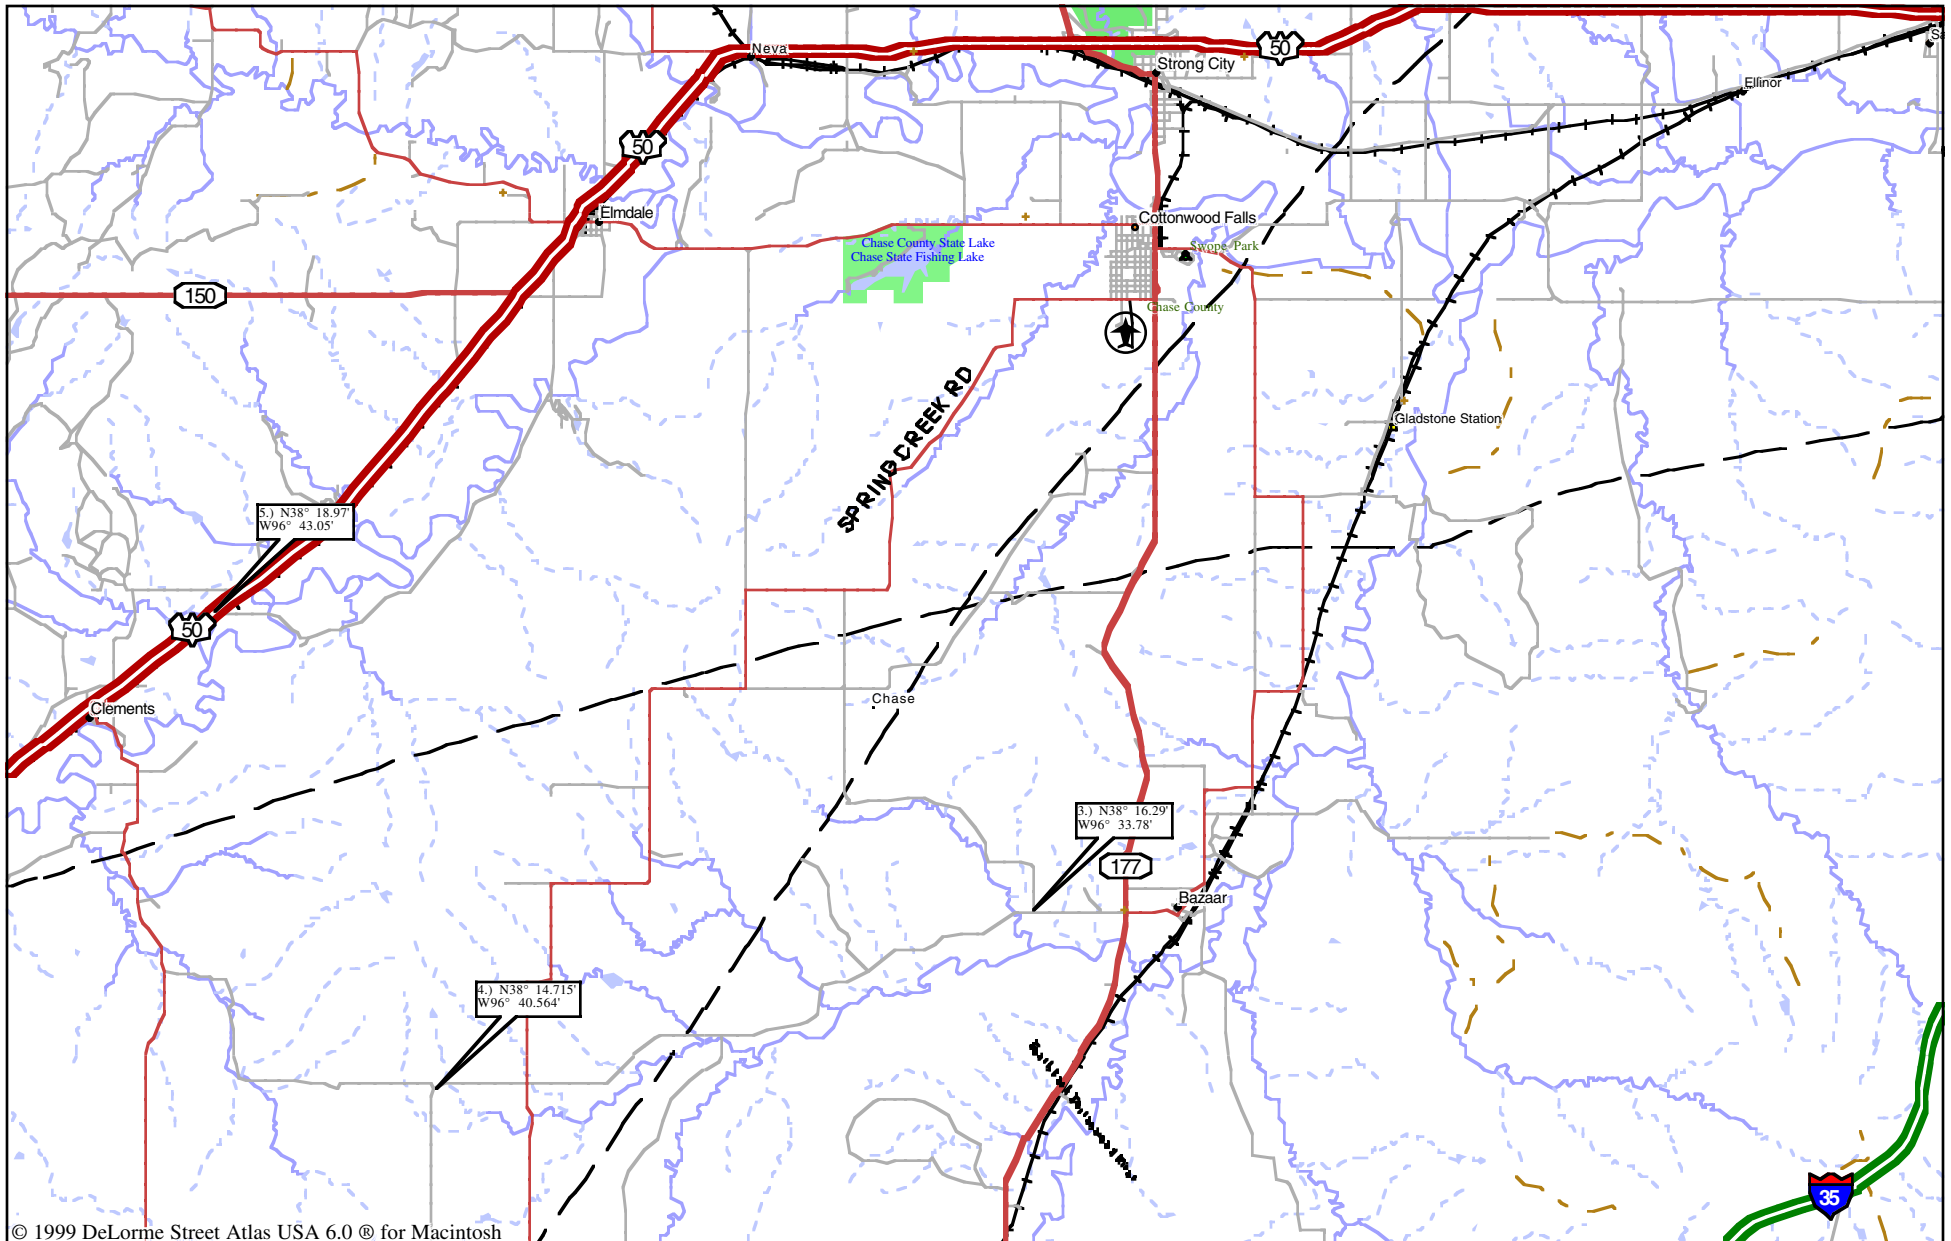

2 Miles

2 KM

Local Road  
Major Connector

State Route  
Trail

Mag 12.00  
Sat Aug 02 14:53 2008

Scale 1:125,000 (at center)

2 Miles

2 KM

Local Road  
Major Connector

State Route  
Trail

Mag 12.00  
Sat Aug 02 14:53 2008

Scale 1:125,000 (at center)

2 Miles

2 KM

Local Road  
Major Connector

State Route  
Trail

Mag 12.00  
Sat Aug 02 14:54 2008

Scale 1:125,000 (at center)

2 Miles

2 KM

Local Road  
Major Connector

State Route  
Trail