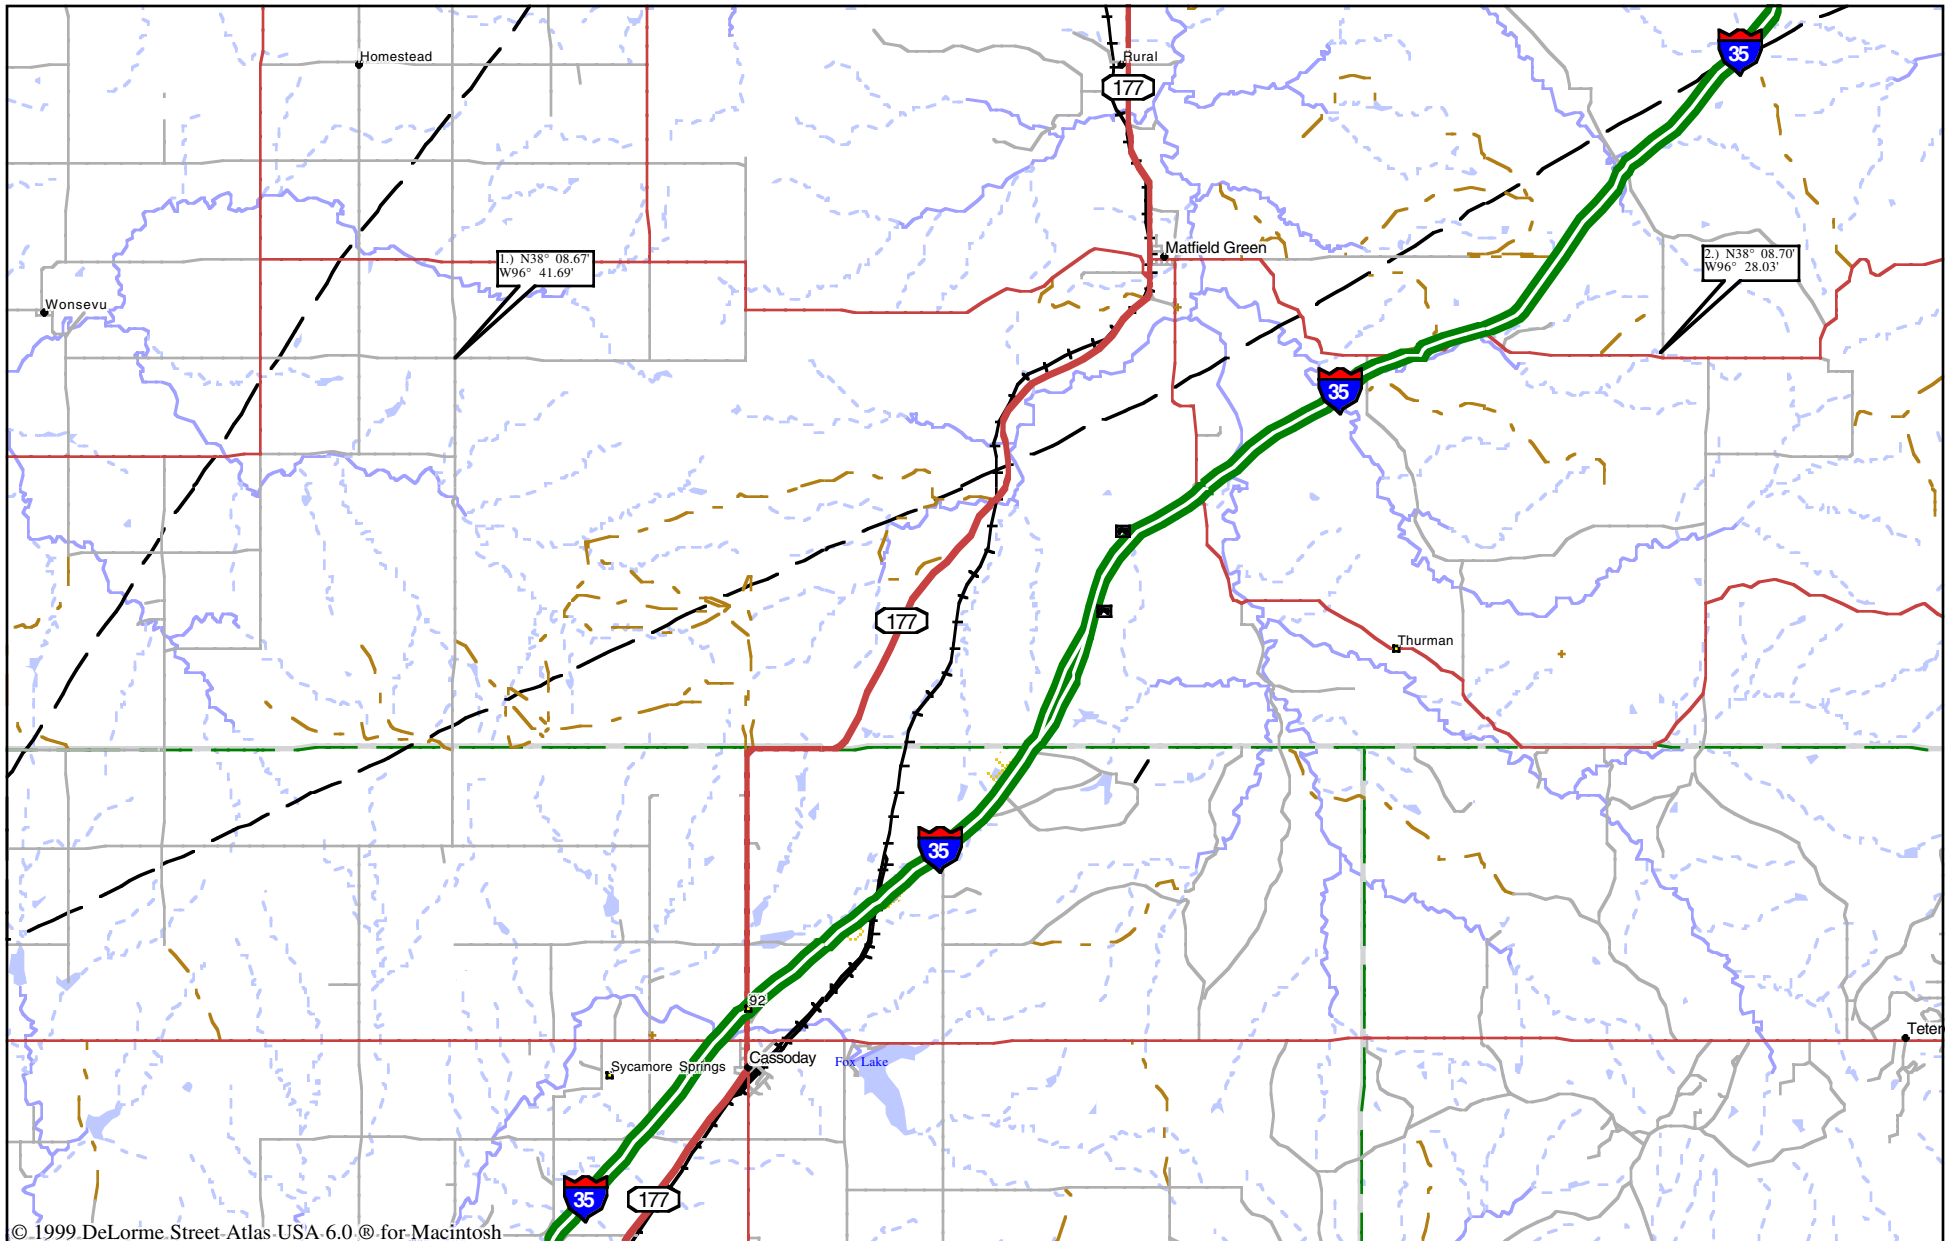

Mag 12.00  
Sat Aug 02 14:52 2008

Scale 1:125,000 (at center)

2 Miles

2 KM

Local Road  
Major Connector

State Route  
Trail

Mag 12.00  
Sat Aug 02 14:52 2008

Scale 1:125,000 (at center)

2 Miles

2 KM

Local Road  
Major Connector

State Route  
Trail

Mag 12.00  
Sat Aug 02 14:53 2008

Scale 1:125,000 (at center)

2 Miles

2 KM

Local Road  
Major Connector

State Route  
Trail

Mag 12.00  
Sat Aug 02 14:53 2008

Scale 1:125,000 (at center)

2 Miles

2 KM

Local Road  
Major Connector

State Route  
Trail

Mag 12.00  
Sat Aug 02 14:54 2008

Scale 1:125,000 (at center)

2 Miles

2 KM

Local Road  
Major Connector

State Route  
Trail