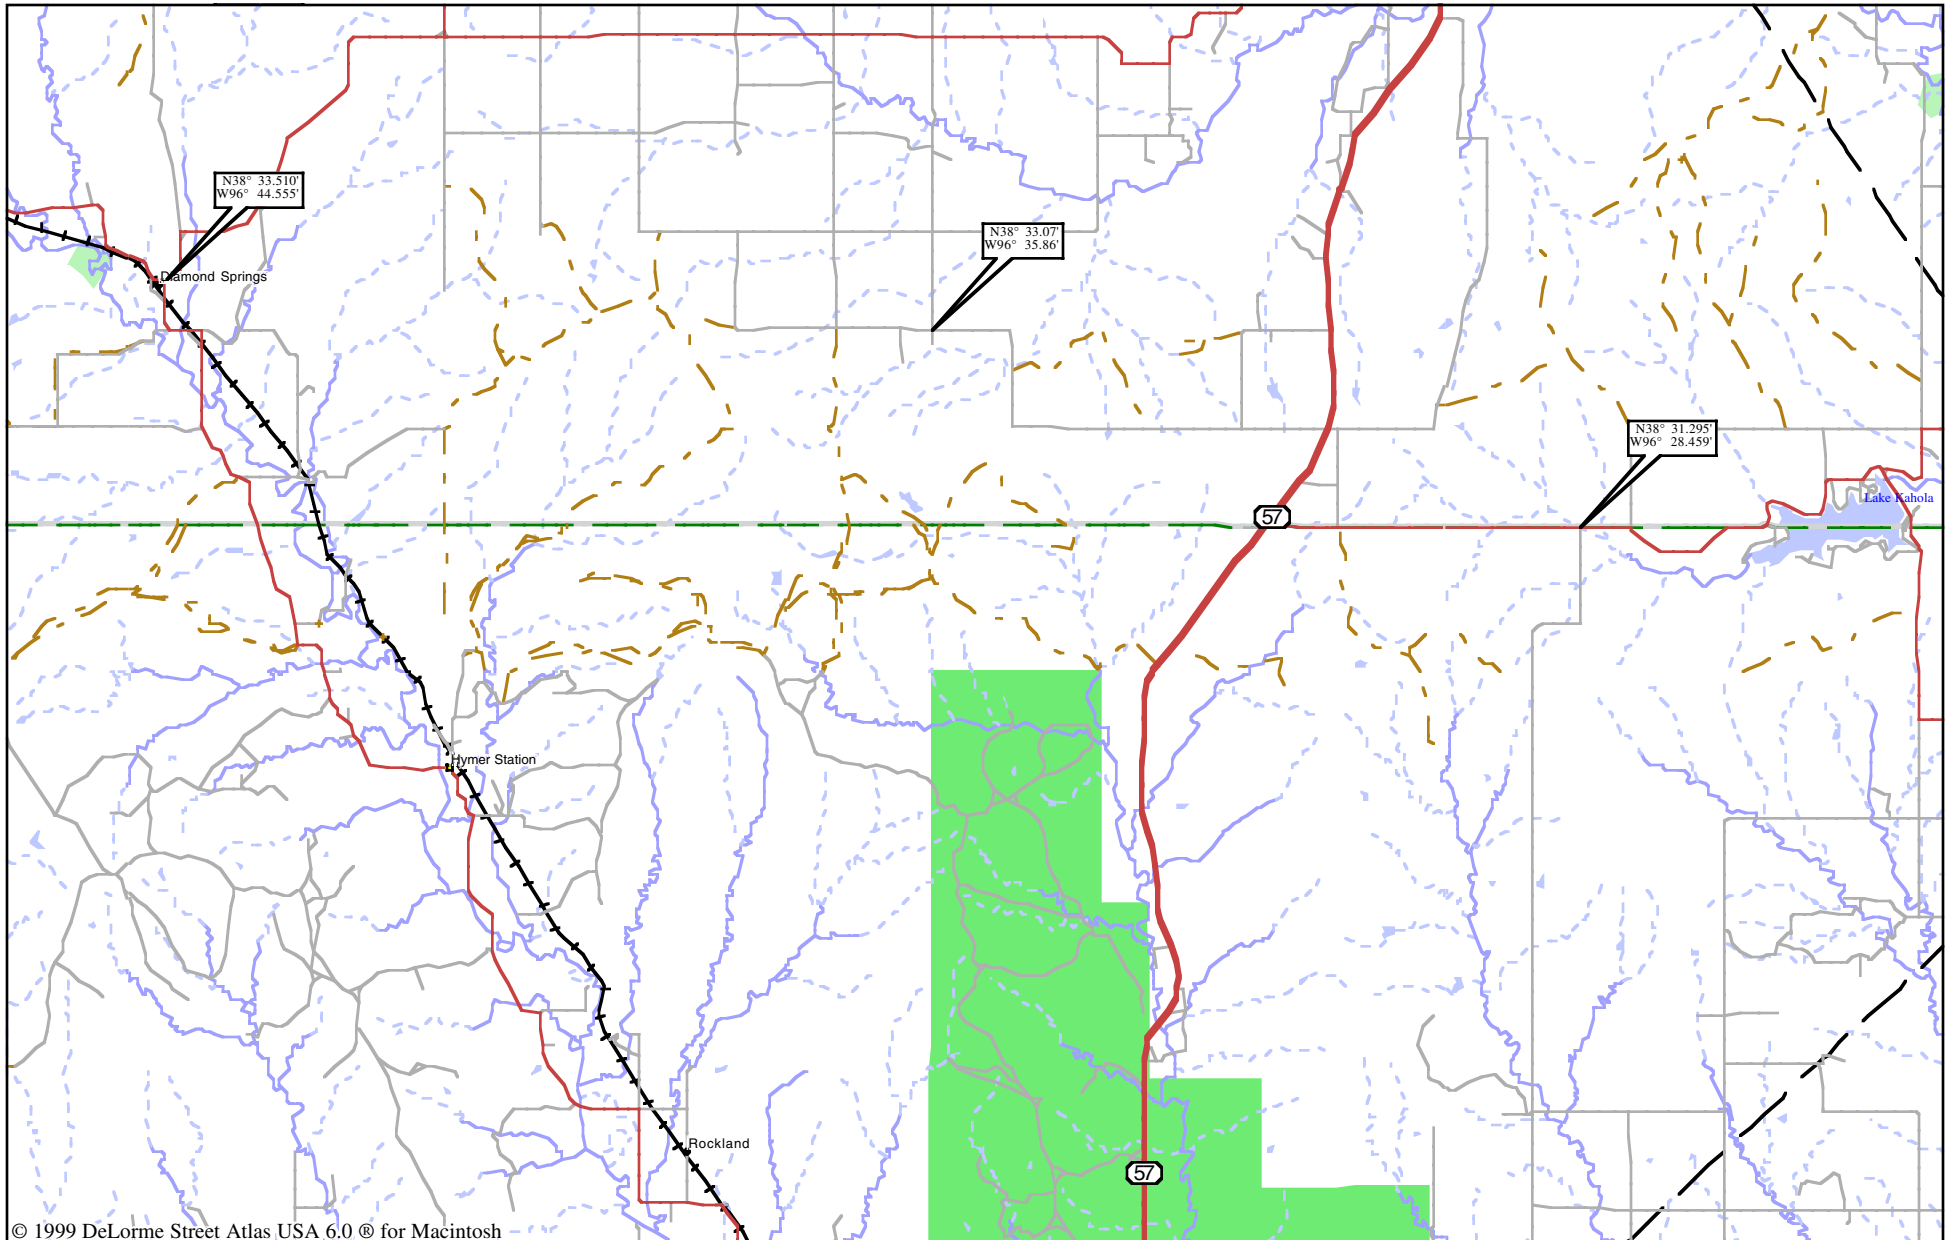

Mag 12.00
Sat May 07 13:51 2011

Scale 1:125,000 (at center)

2 Miles

2 KM

Local Road

Major Connector

State Route

Trail

Mag 12.00
Sat May 07 13:52 2011

Scale 1:125,000 (at center)

2 Miles

2 KM

Local Road
Major Connector

State Route
Trail